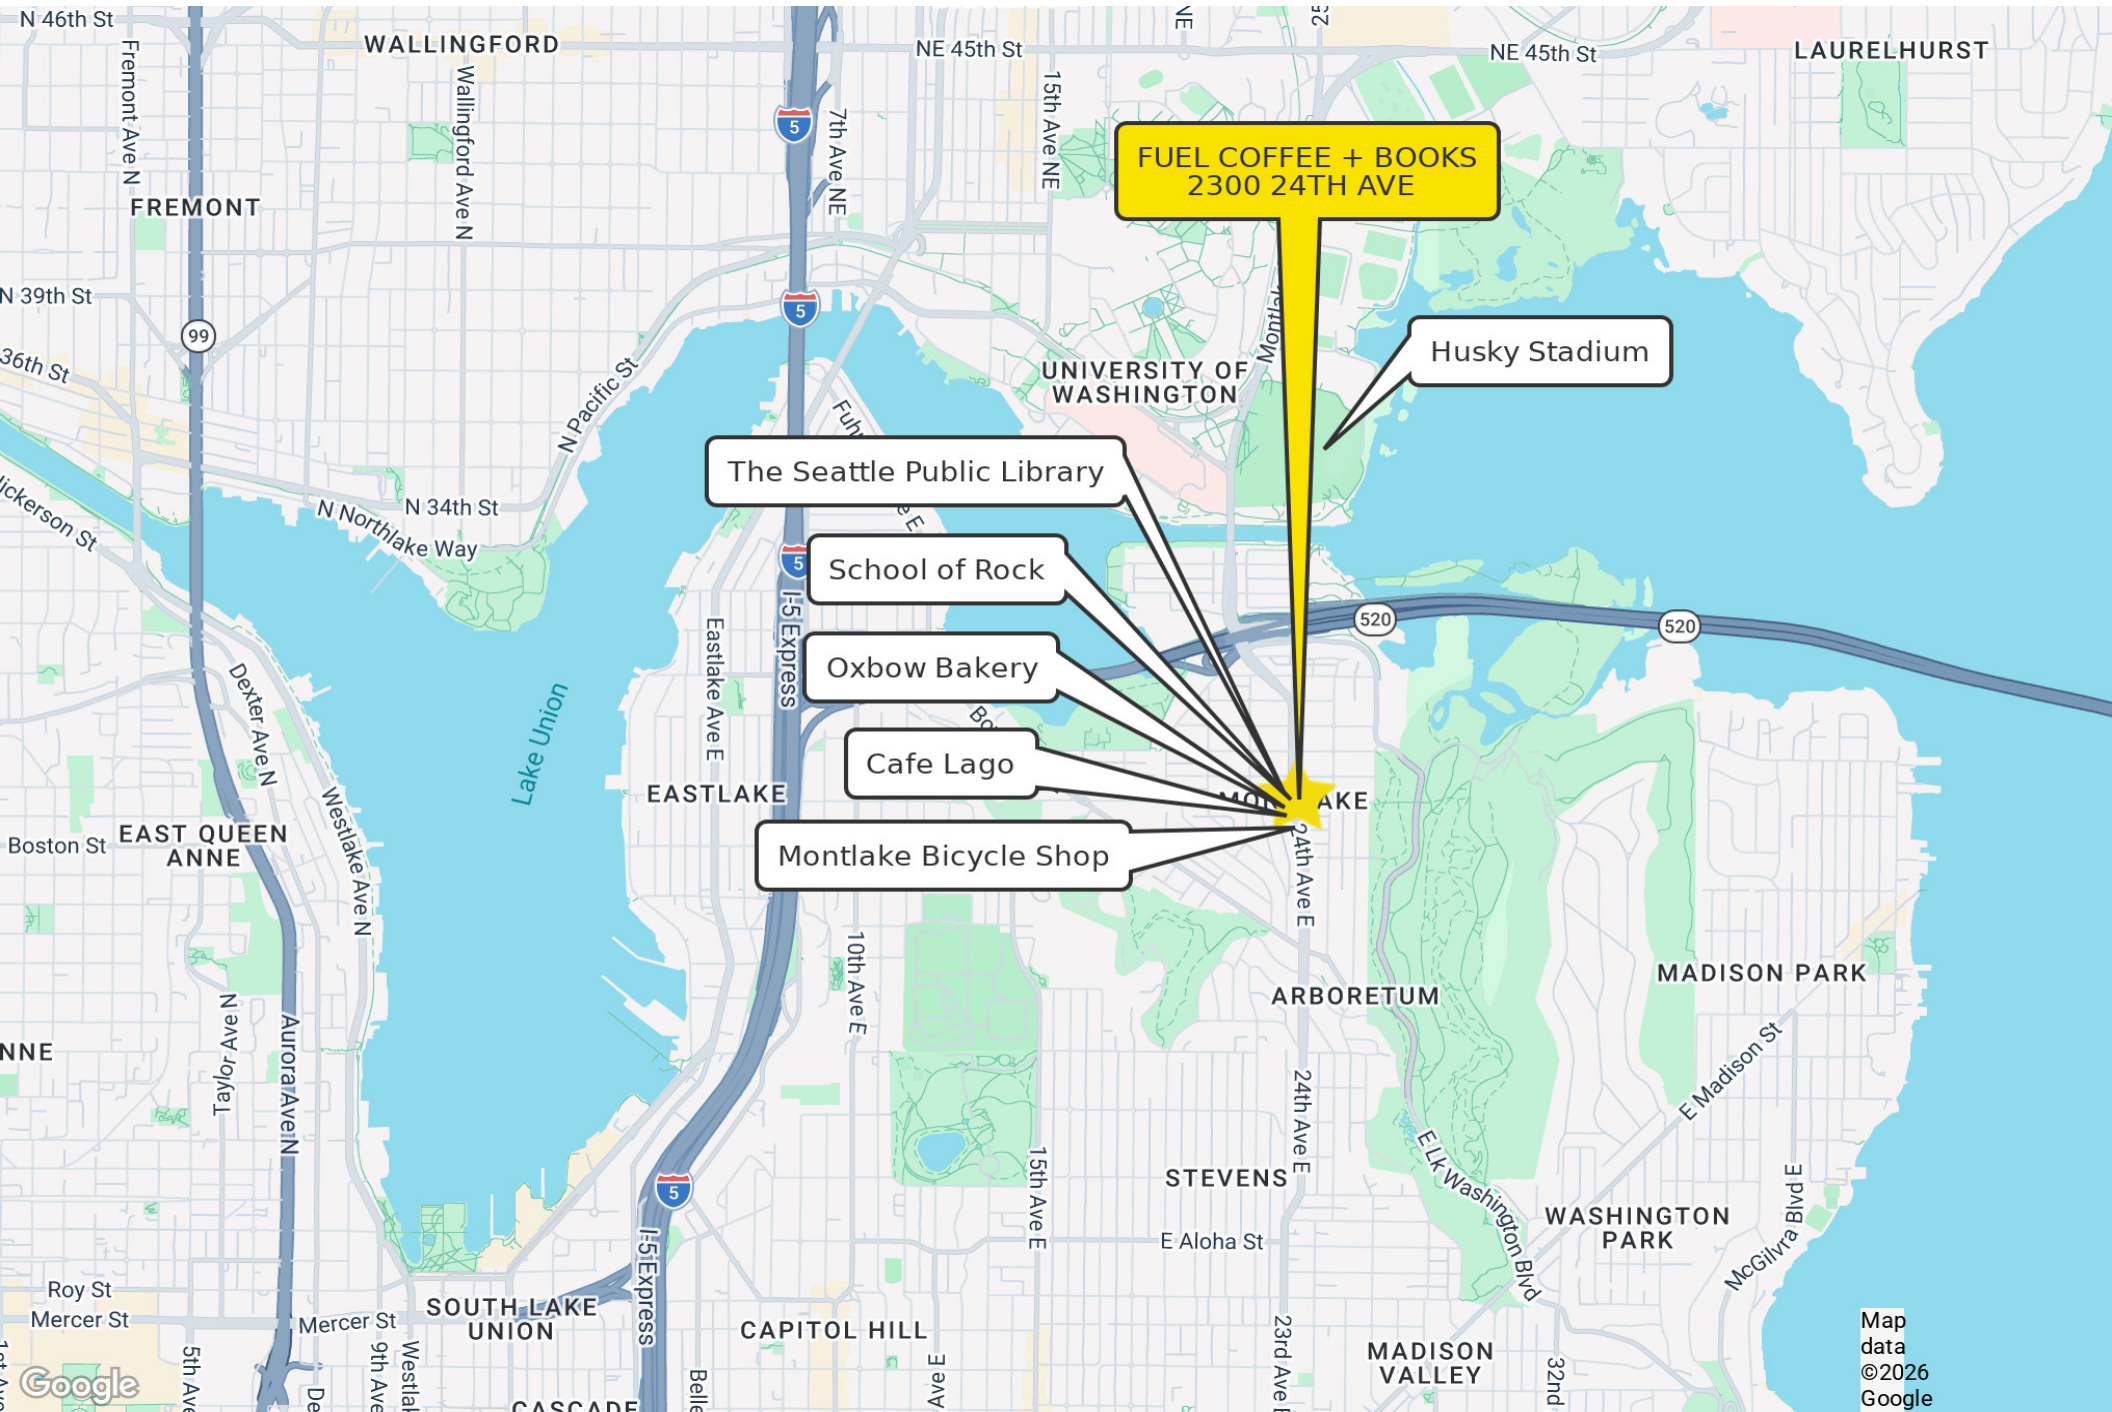

2300 24TH AVE E, SEATTLE, WA 98112

FUEL COFFEE - MONTLAKE

FUEL COFFEE + BOOKS
2300 24TH AVE

Husky Stadium

The Seattle Public Library

School of Rock

Oxbow Bakery

Cafe Lago

Montlake Bicycle Shop