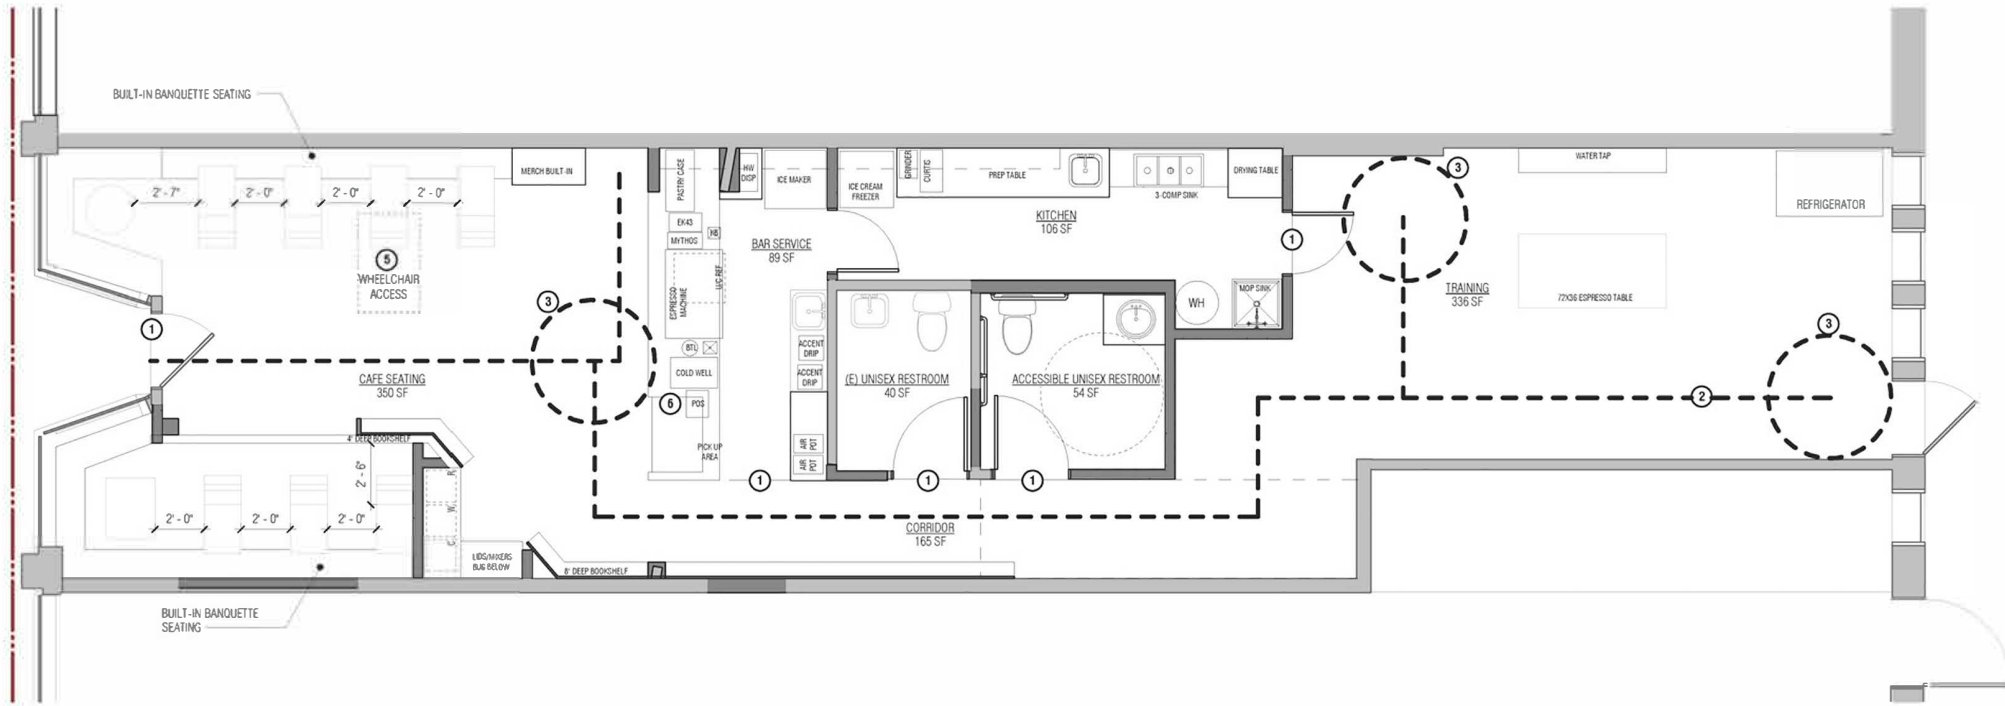

100,587

TOTAL HOUSEHOLDS

\$110,613

MEDIAN INCOME

* Estimated 2024 Demographics based on a 2-mile radius (CoStar)

610 19TH AVENUE EAST, SEATTLE, WA 98112

FUEL COFFEE - CAPITOL HILL

19th Ave E