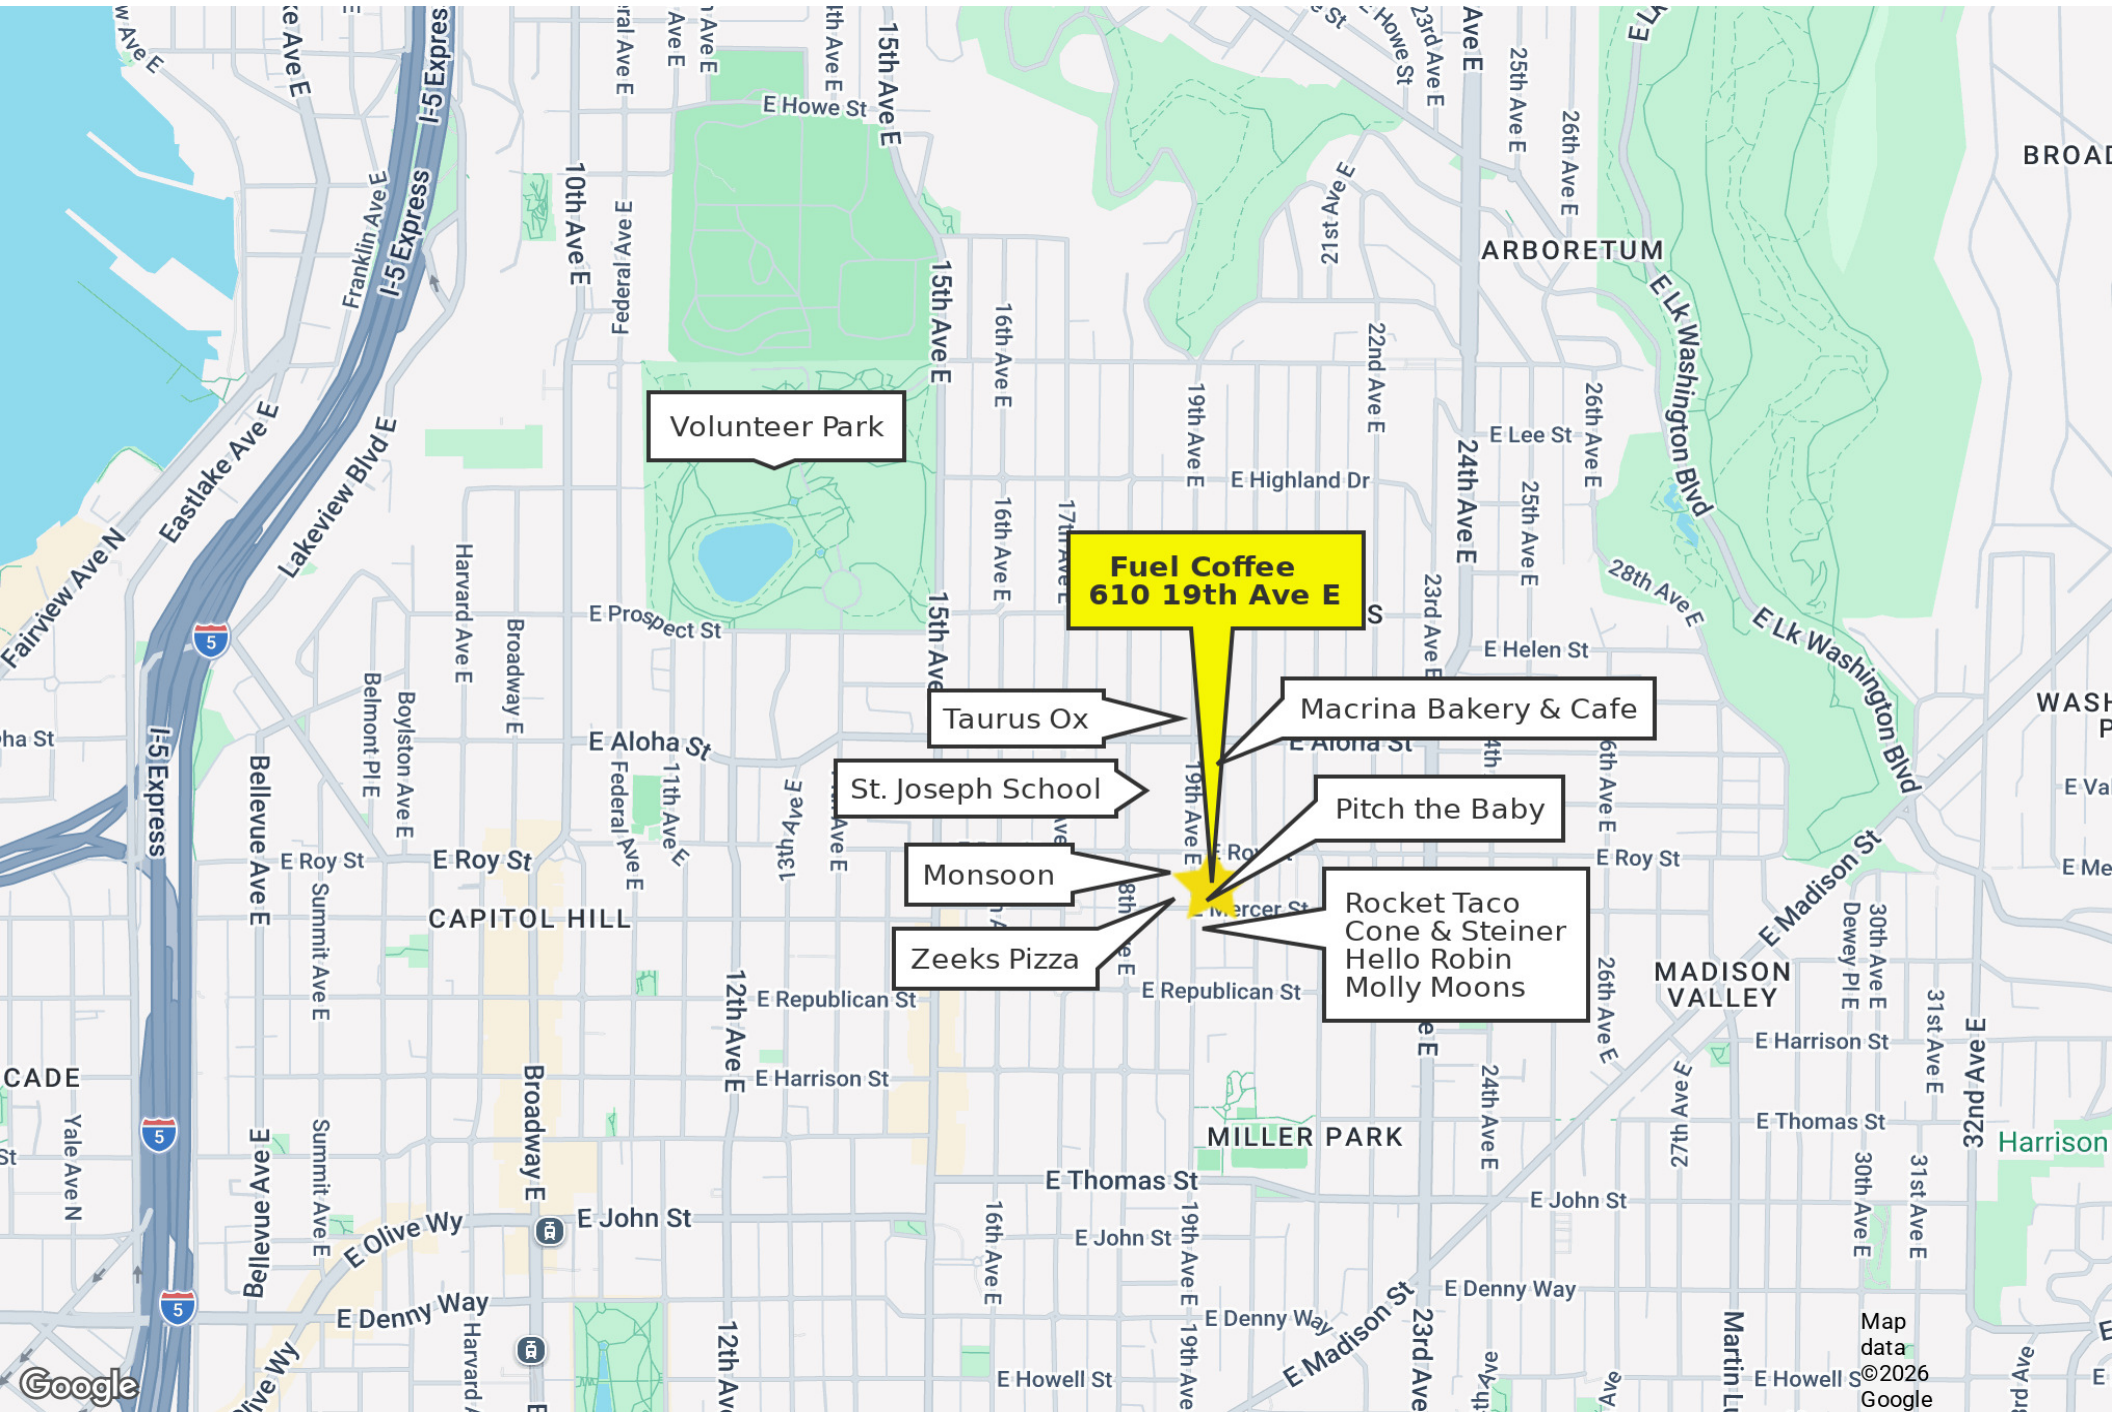

FUEL COFFEE - CAPITOL HILL