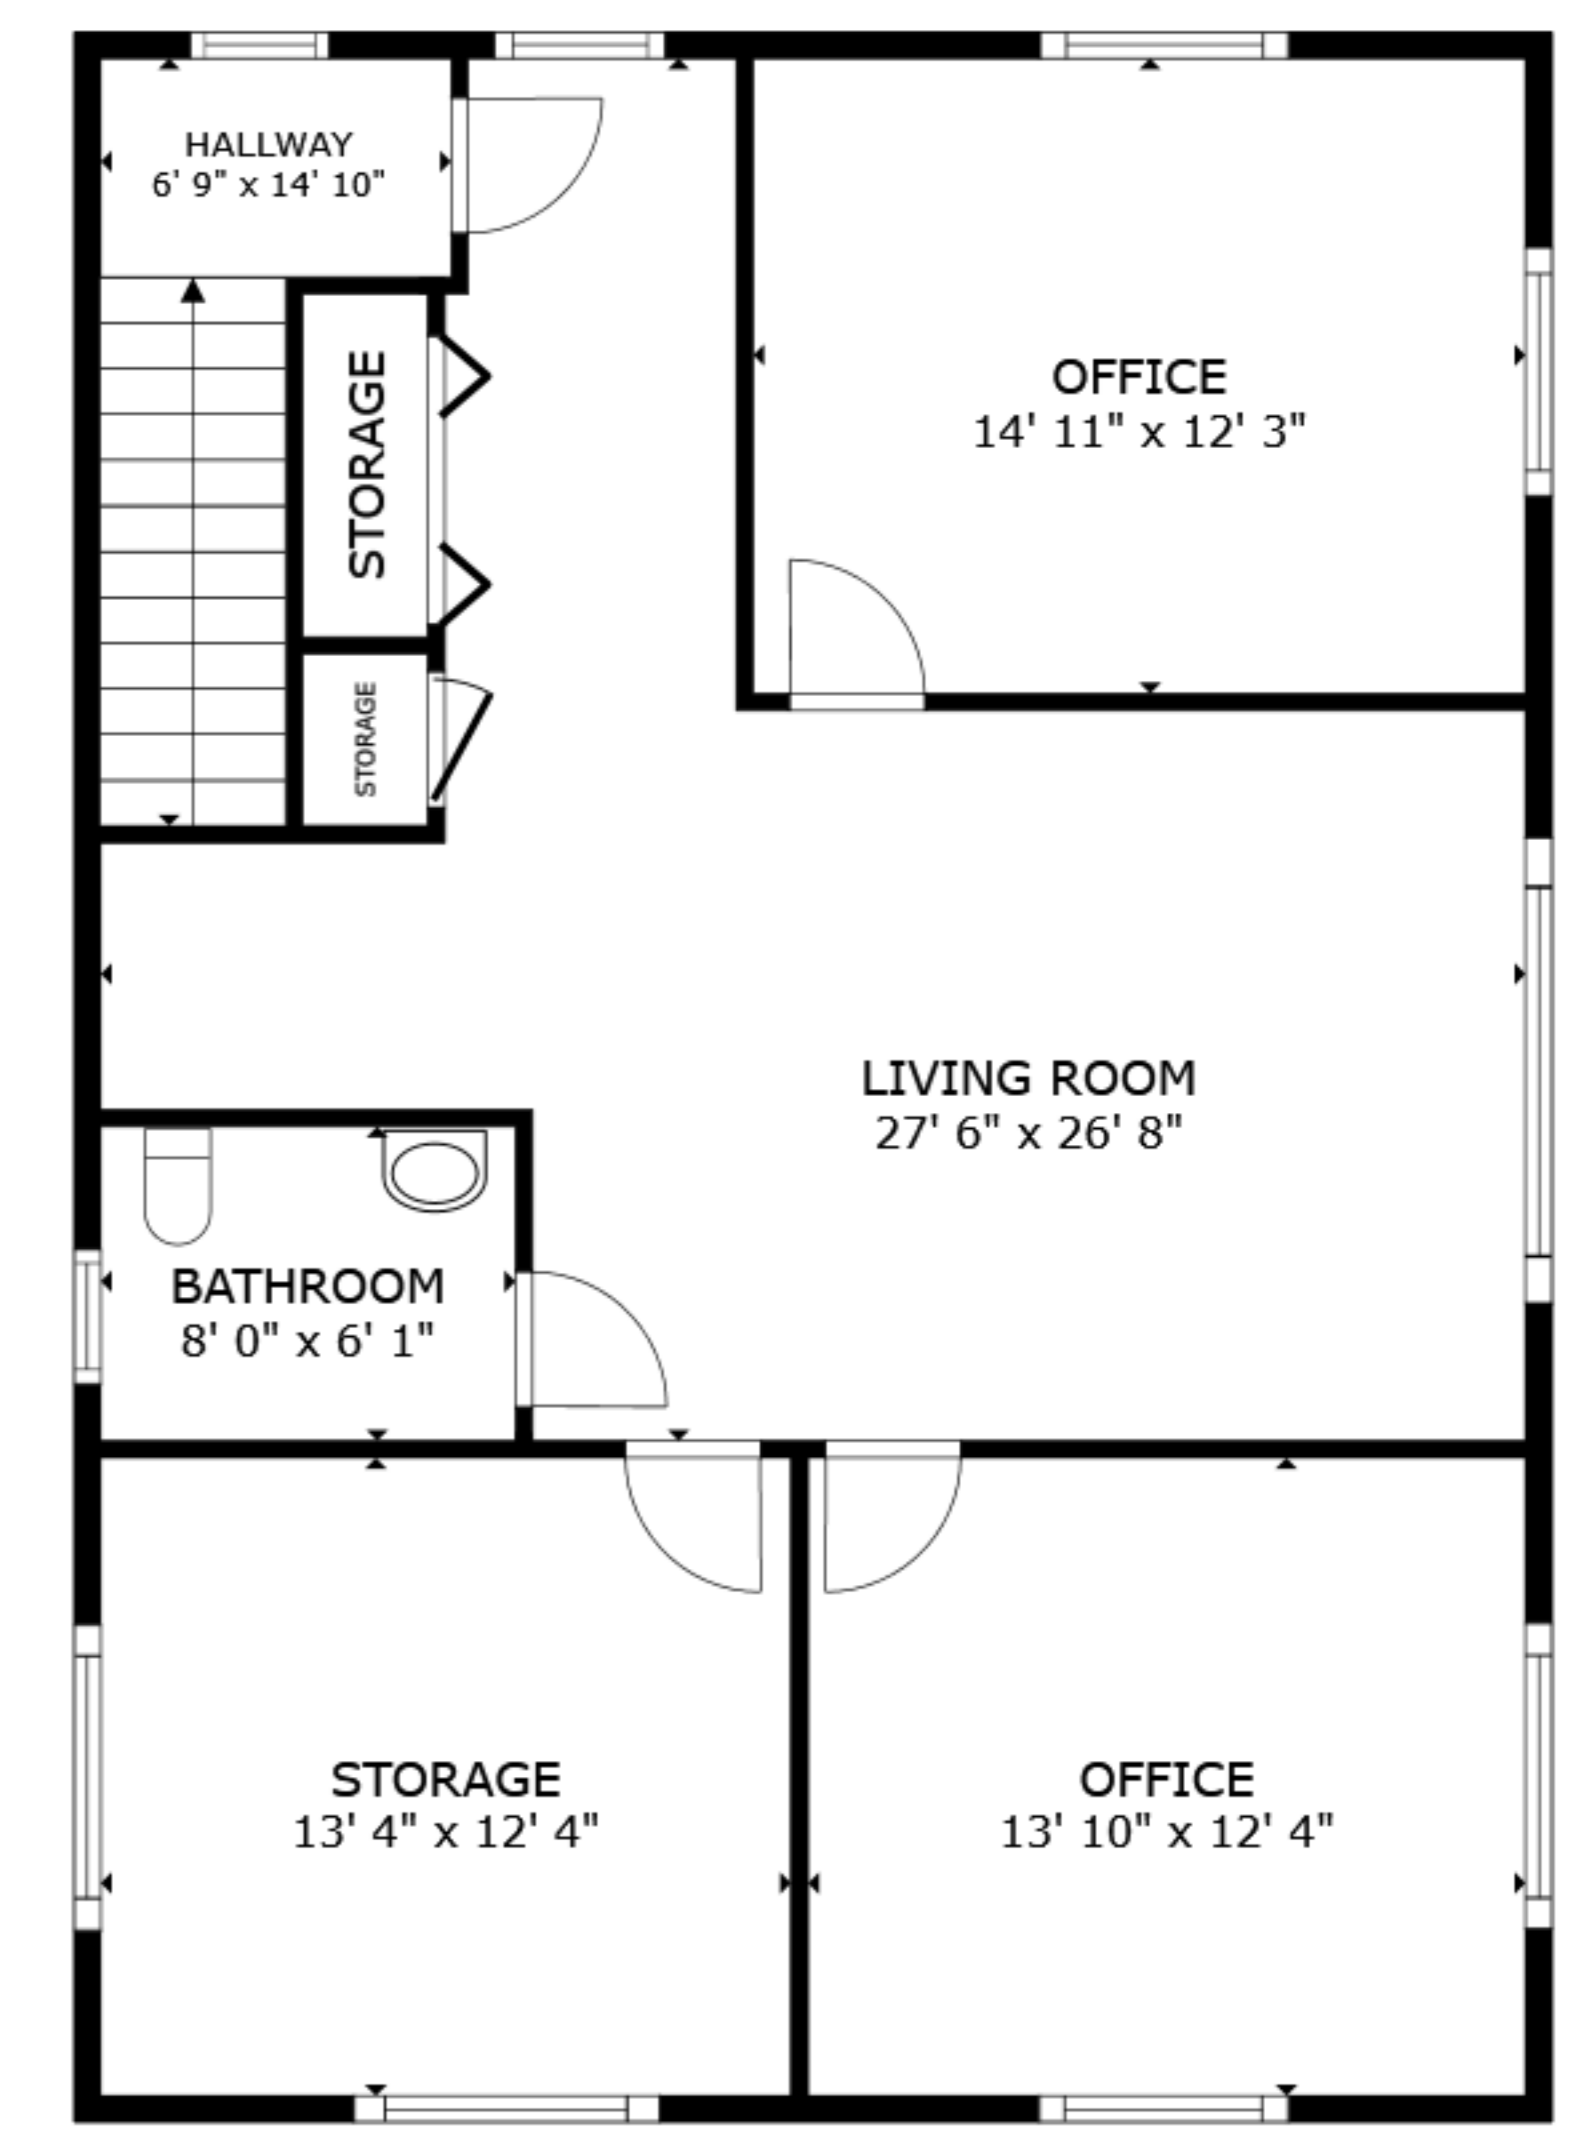

FLOOR 1

FLOOR 2

GROSS INTERNAL AREA
 FLOOR 1 1,549 sq.ft. FLOOR 2 1,080 sq.ft.
 EXCLUDED AREAS : GARAGE 492 sq.ft. GARAGE 2,863 sq.ft. GARAGE 515 sq.ft.
 TOTAL : 2,629 sq.ft.
 SIZES AND DIMENSIONS ARE APPROXIMATE, ACTUAL MAY VARY.