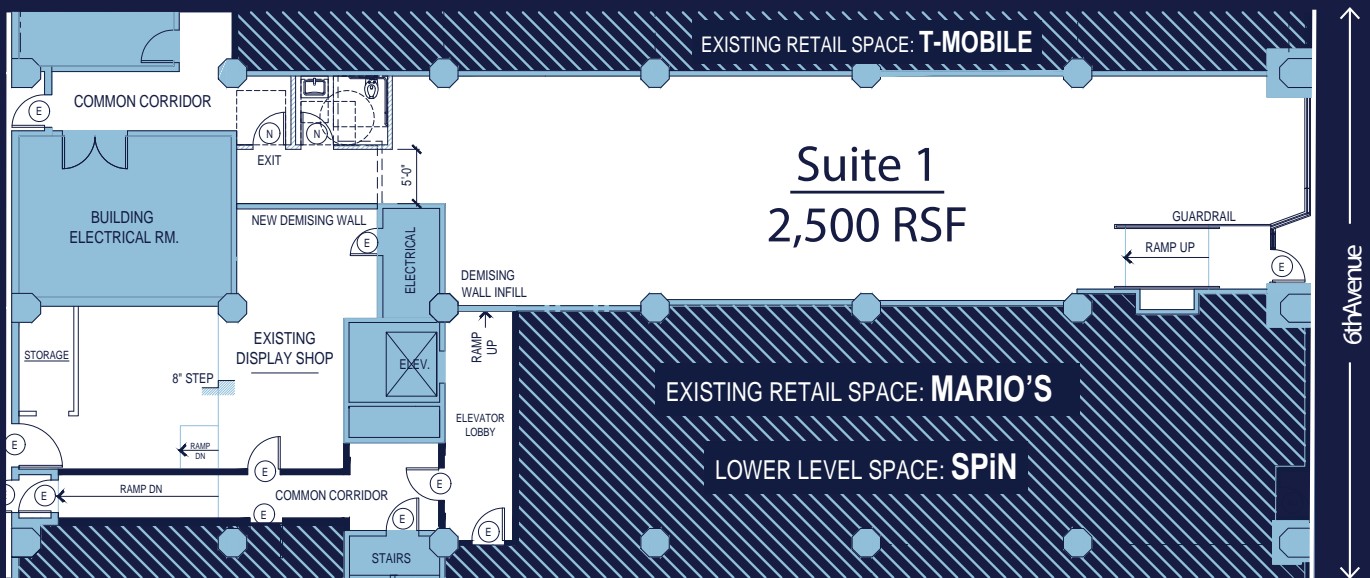

## Area

Suite 1: 2,500 RSF - Available Now

# Building Highlights

- 01 Rare 2,500 RSF retail availability located in the heart of the retail core
- 02 Space adjacent to Mario's and new Tenant SPiN, on 6th Avenue between Pine and Pike streets
- 03 Built in customer base with office space above retail
- 04 15' ceiling height
- 05 Easy access to I-5, Link Light Rail, Seattle Street Car and the bus tunnel