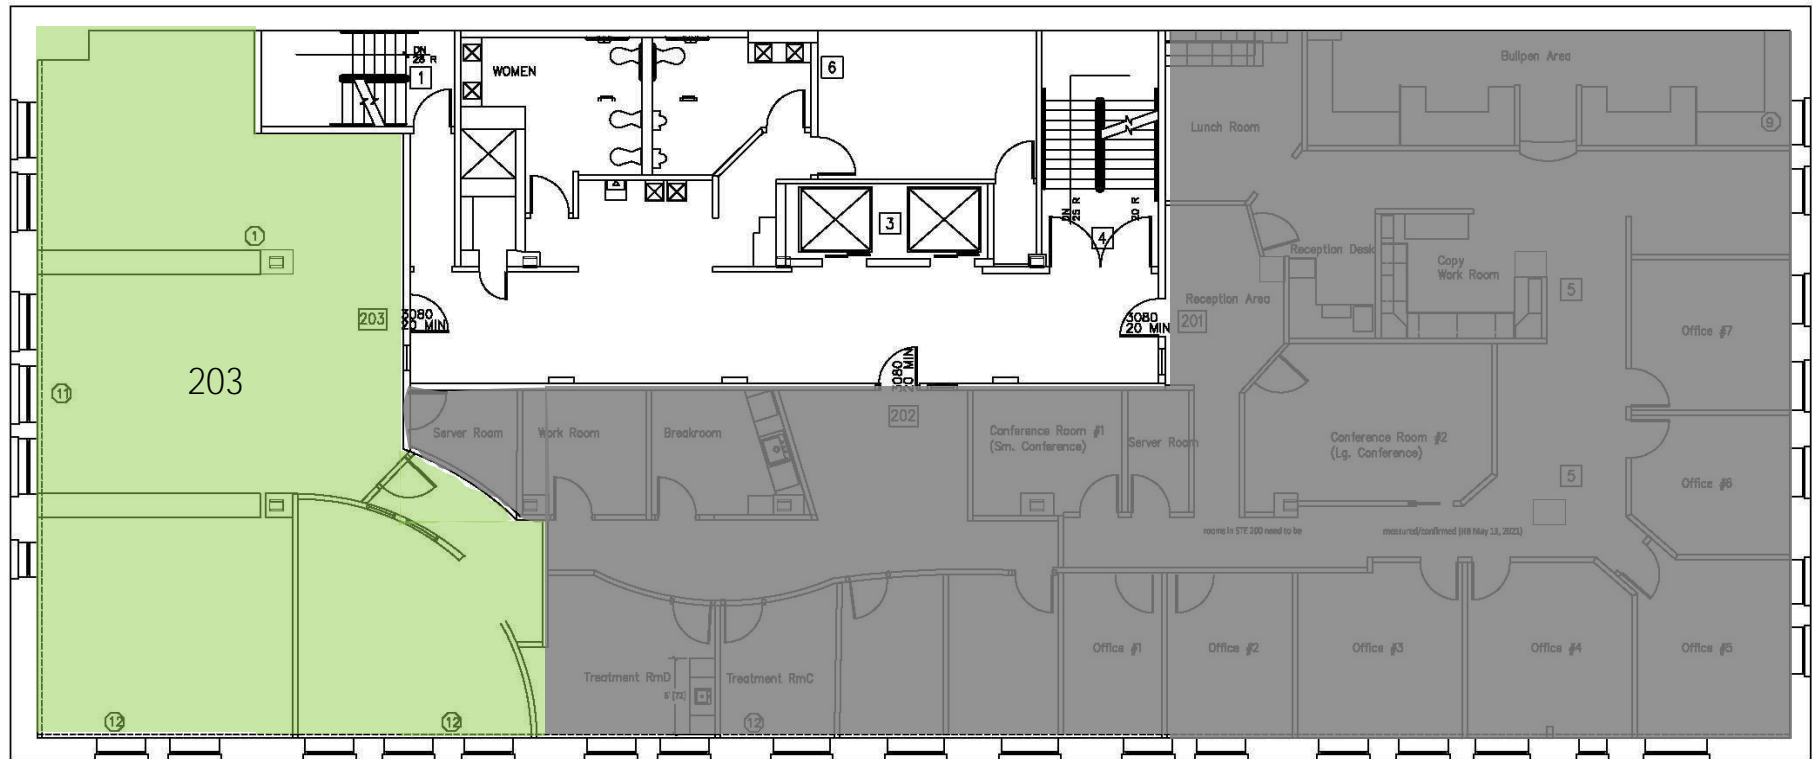

OVERVIEW

Lease Rate: \$19/RSF/Year Full-Service
(Excluding in suite janitorial)

203	2,115
406	406
409-410	351
411-412	374
415-416	405
420	133
421-422	501

HIGHLIGHTS

Building Amenities:

- Elevators
- Conference Room
- Locker Rooms and Fitness Center
- Downtown Location Near Riverfront Park
- Easy Access to I-90
- Nearby Public/Pay Parking + Street/Meter Parking

2nd Floor

-Available -Leased

4th Floor

-Available -Leased