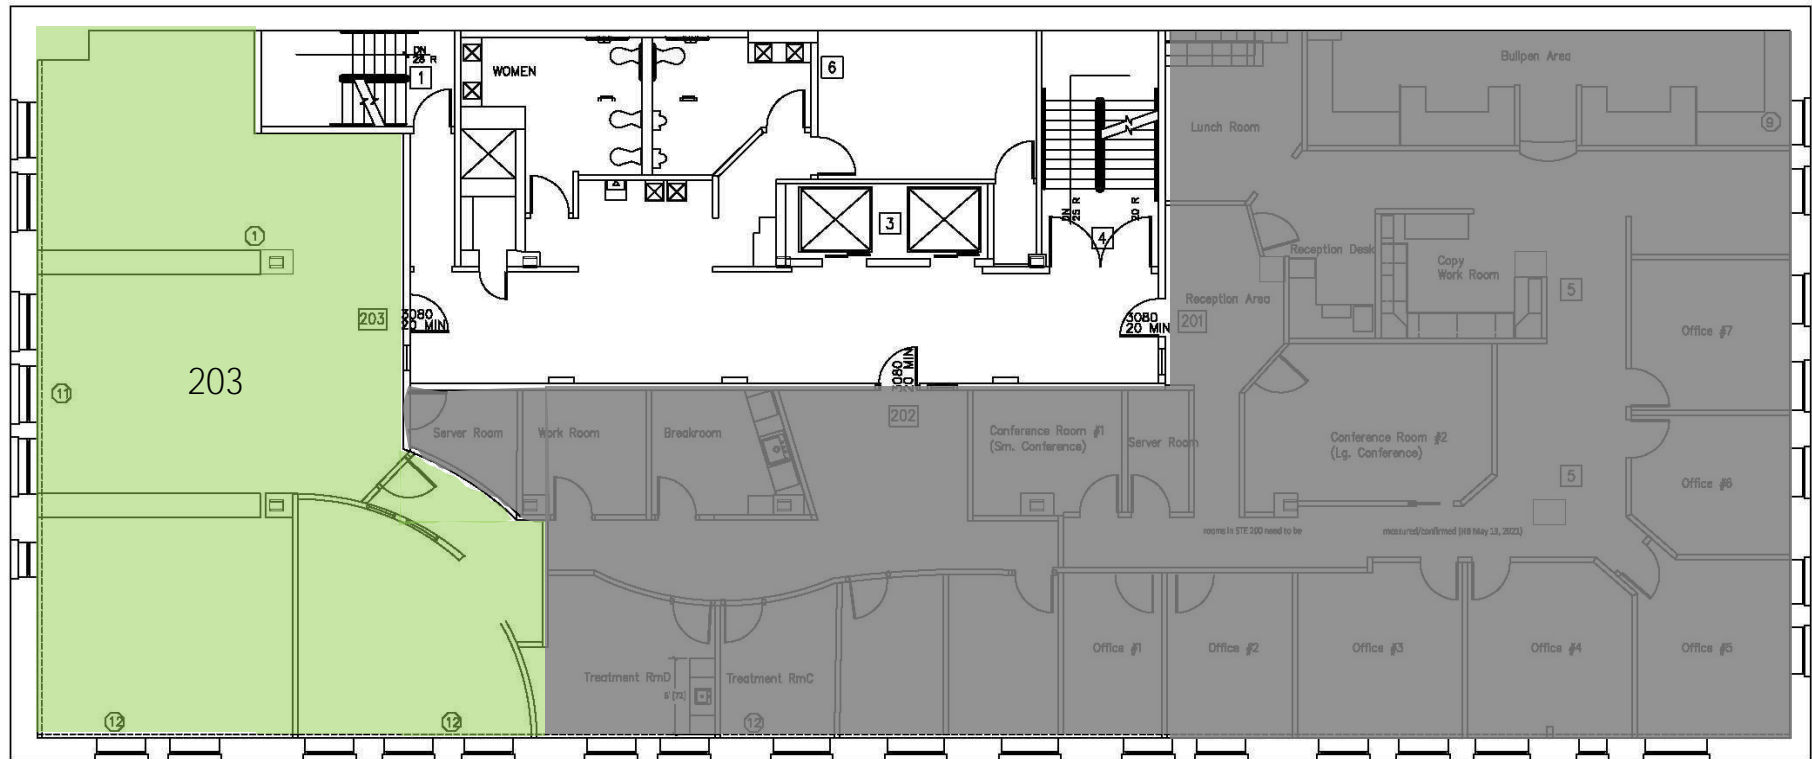

## HIGHLIGHTS

Building Amenities:

- Elevators
- Conference Room
- Locker Rooms and Fitness Center
- Downtown Location Near Riverfront Park
- Easy Access to I-90
- Nearby Public/Pay Parking + Street/Meter Parking

## 2nd Floor

-Available     -Leased

## 4th Floor

■ -Available ■ -Leased