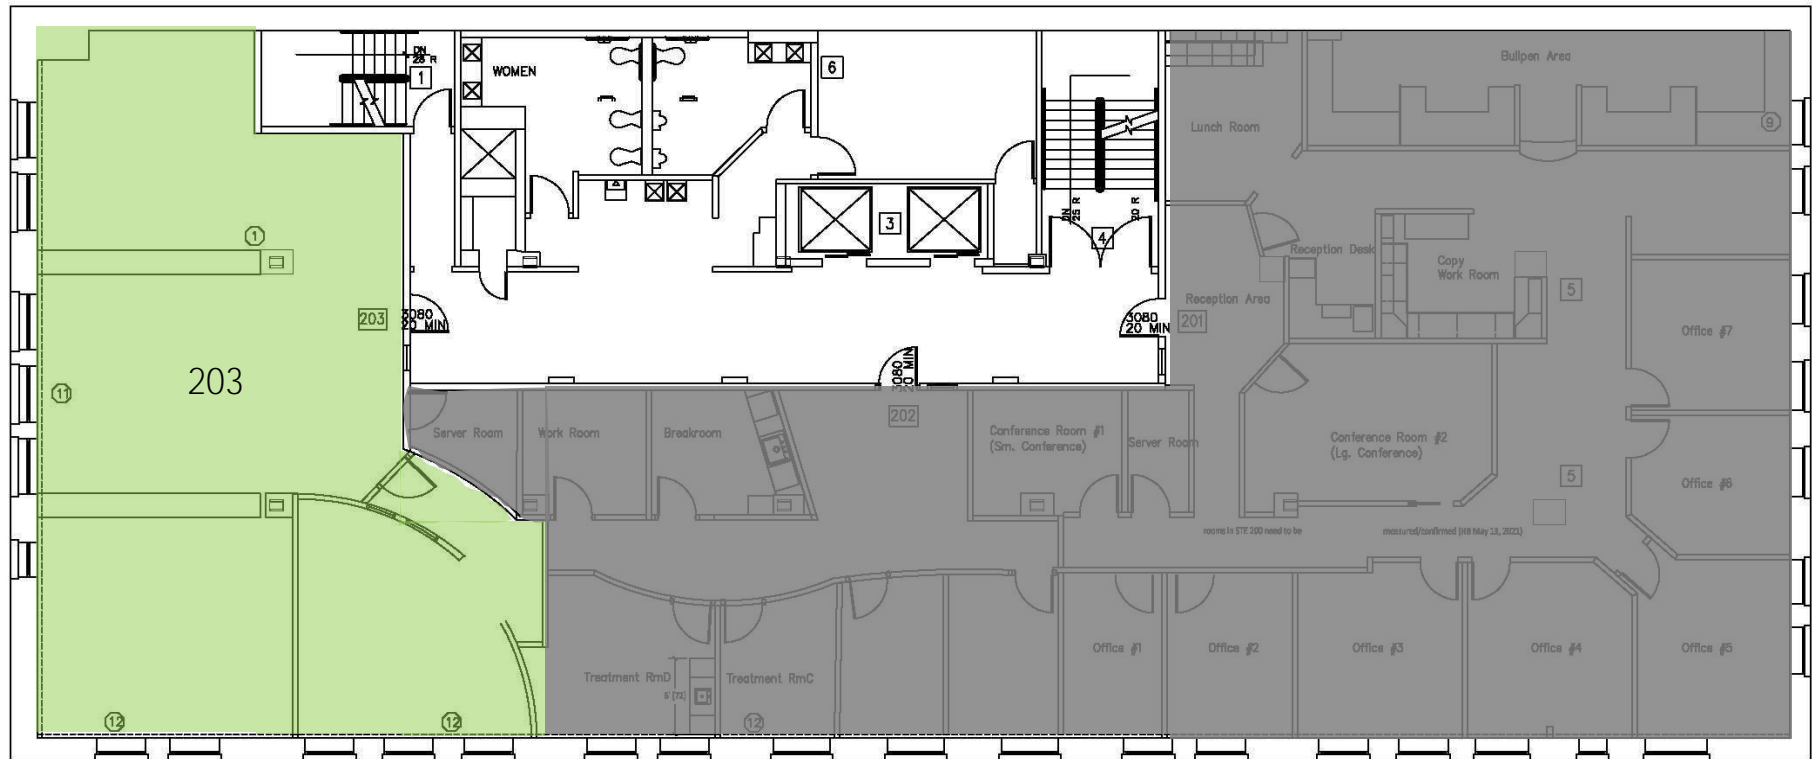

OVERVIEW

Lease Rate: \$19/RSF/Year Full-Service
(Excluding in suite janitorial)

203	2,115
406	406
409-410	351
411-412	374
415-416	405
420	133
421-422	501

HIGHLIGHTS

Building Amenities:

- Elevators
- Conference Room
- Locker Rooms and Fitness Center
- Downtown Location Near Riverfront Park
- Easy Access to I-90
- Nearby Public/Pay Parking + Street/Meter Parking

2nd Floor

-Available -Leased

4th Floor

■ -Available ■ -Leased