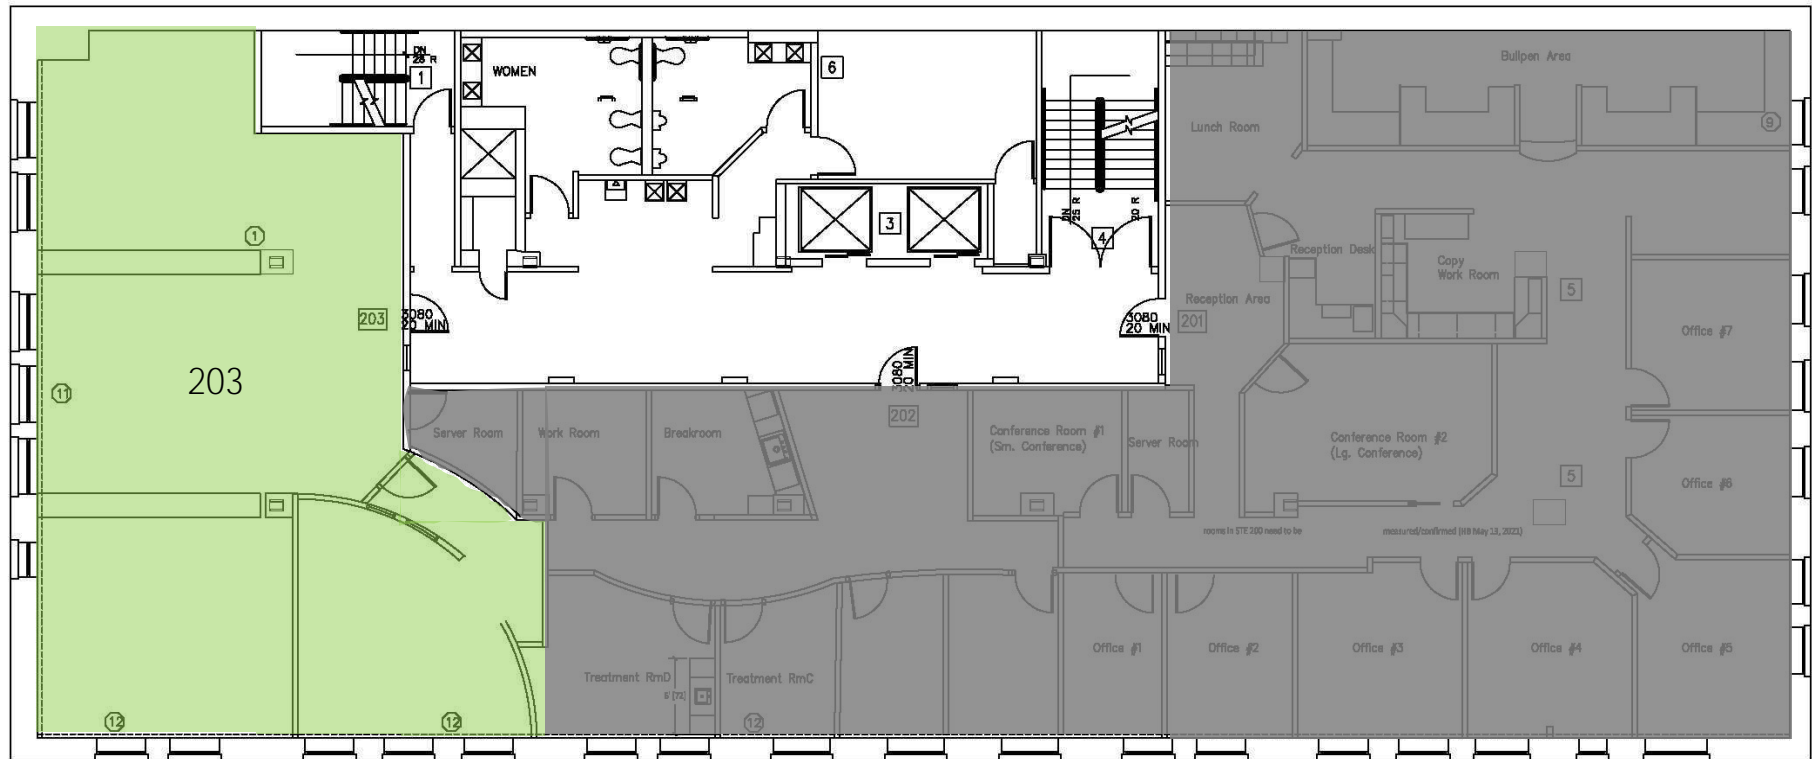

OVERVIEW

Lease Rate: \$19/RSF/Year Full-Service
(Excluding in suite janitorial)

203	2,115
406	406
409-410	351
411-412	374
415-416	405
420	133
421-422	501

HIGHLIGHTS

Building Amenities:

- Elevators
- Conference Room
- Locker Rooms and Fitness Center
- Downtown Location Near Riverfront Park
- Easy Access to I-90
- Nearby Public/Pay Parking + Street/Meter Parking

2nd Floor

-Available -Leased

4th Floor

-Available -Leased