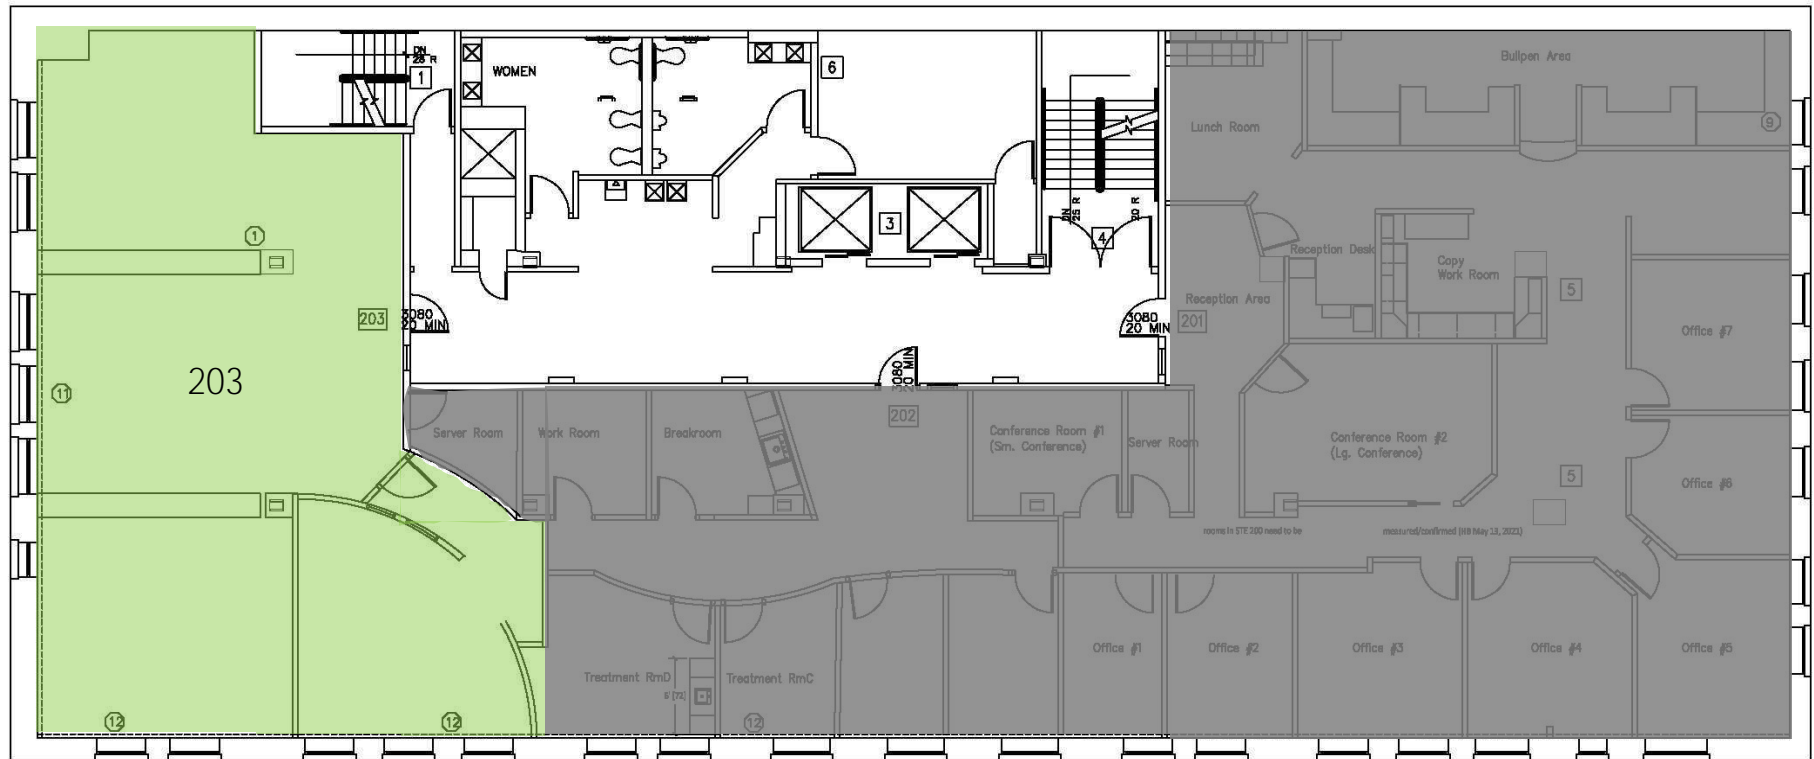

## OVERVIEW

Lease Rate: \$19/RSF/Year Full-Service  
(Excluding in suite janitorial)

203	2,115
406	406
409-410	351
411-412	374
415-416	405
420	133
421-422	501

## HIGHLIGHTS

Building Amenities:

- Elevators
- Conference Room
- Locker Rooms and Fitness Center
- Downtown Location Near Riverfront Park
- Easy Access to I-90
- Nearby Public/Pay Parking + Street/Meter Parking

## 2nd Floor

-Available     -Leased

## 4th Floor

■ -Available ■ -Leased