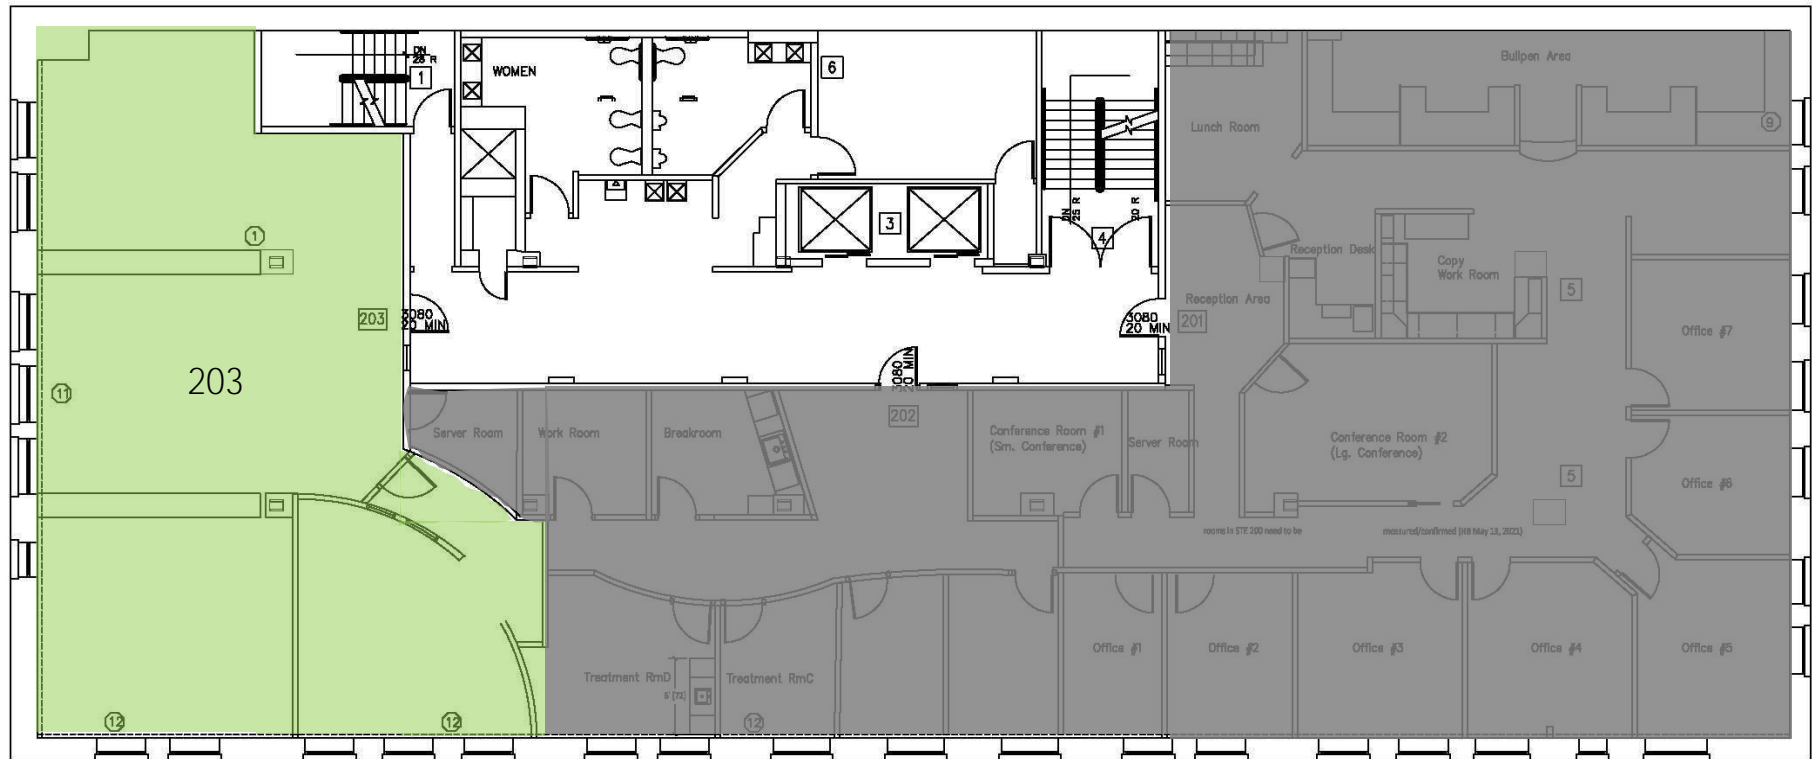

## OVERVIEW

Lease Rate: \$19/RSF/Year Full-Service  
(Excluding in suite janitorial)

203	2,115
406	406
409-410	351
411-412	374
415-416	405
420	133
421-422	501

## 2nd Floor

-Available     -Leased

## 4th Floor

-Available  -Leased