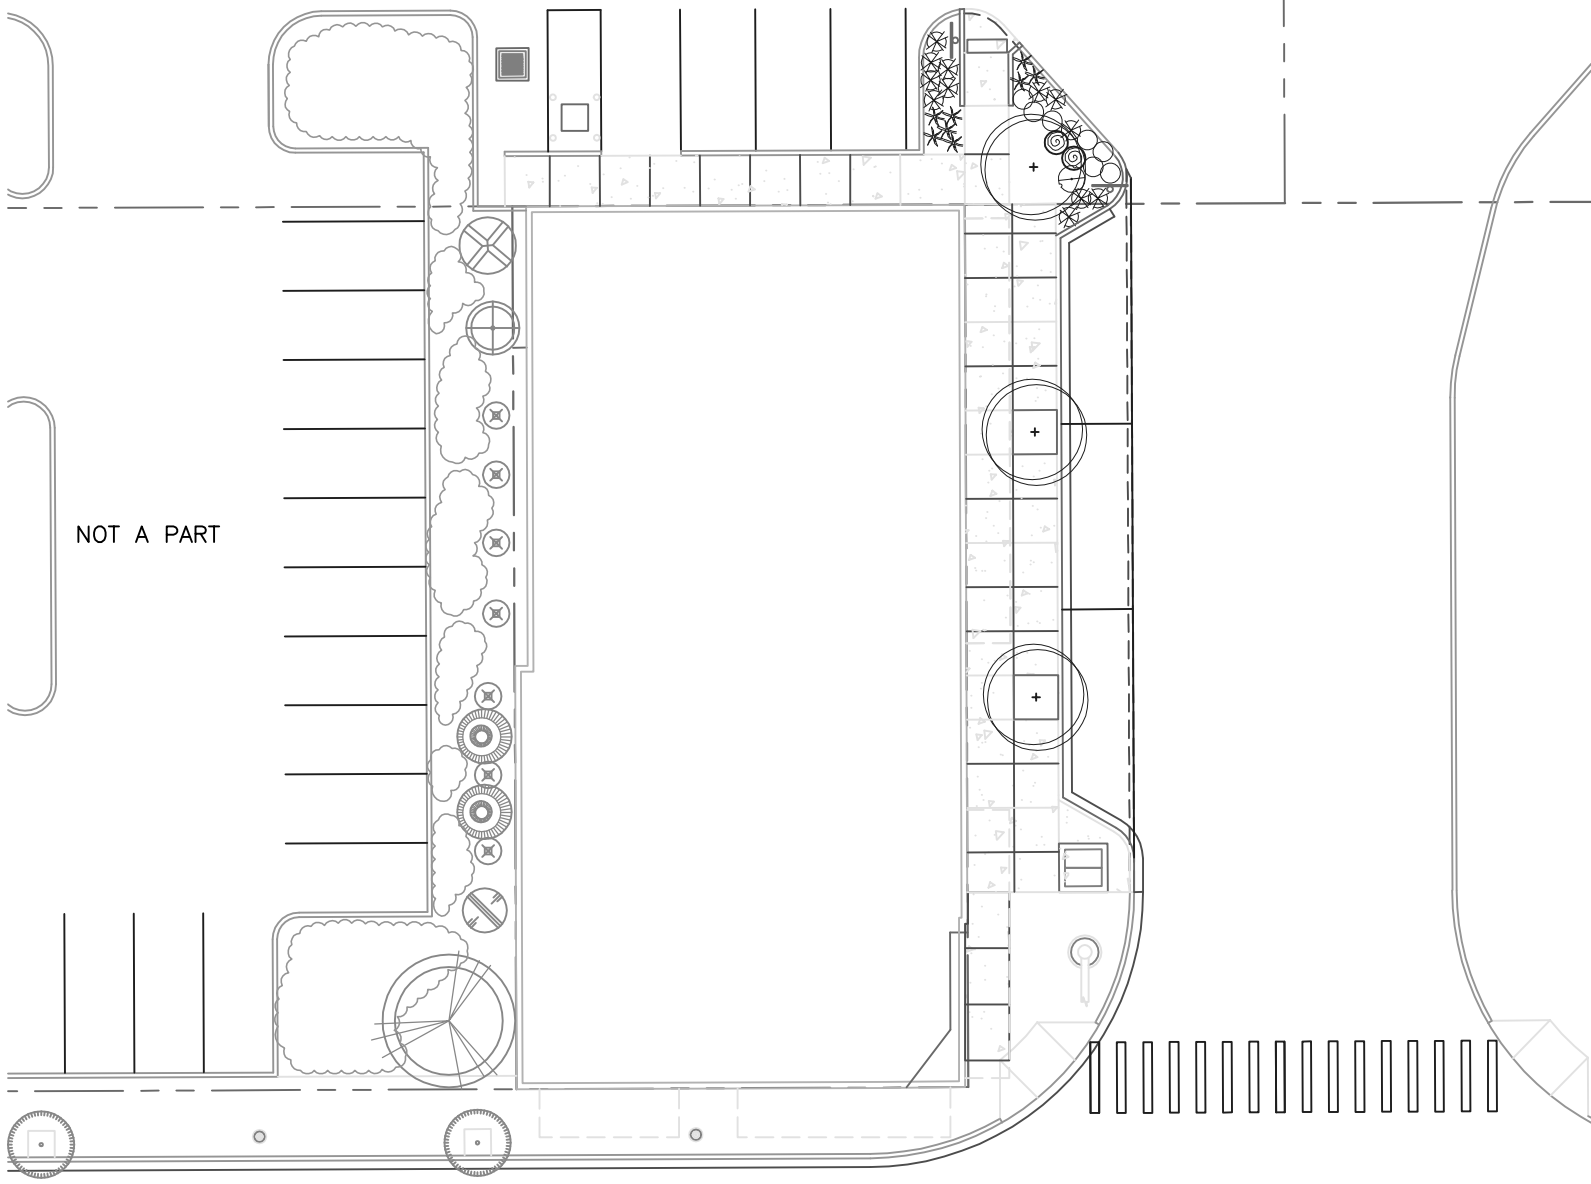

NOT A PART

NOT A PART

SITE PLAN
STATE AVENUE RETAIL
221 STATE AVENUE, MARYSVILLE, WA